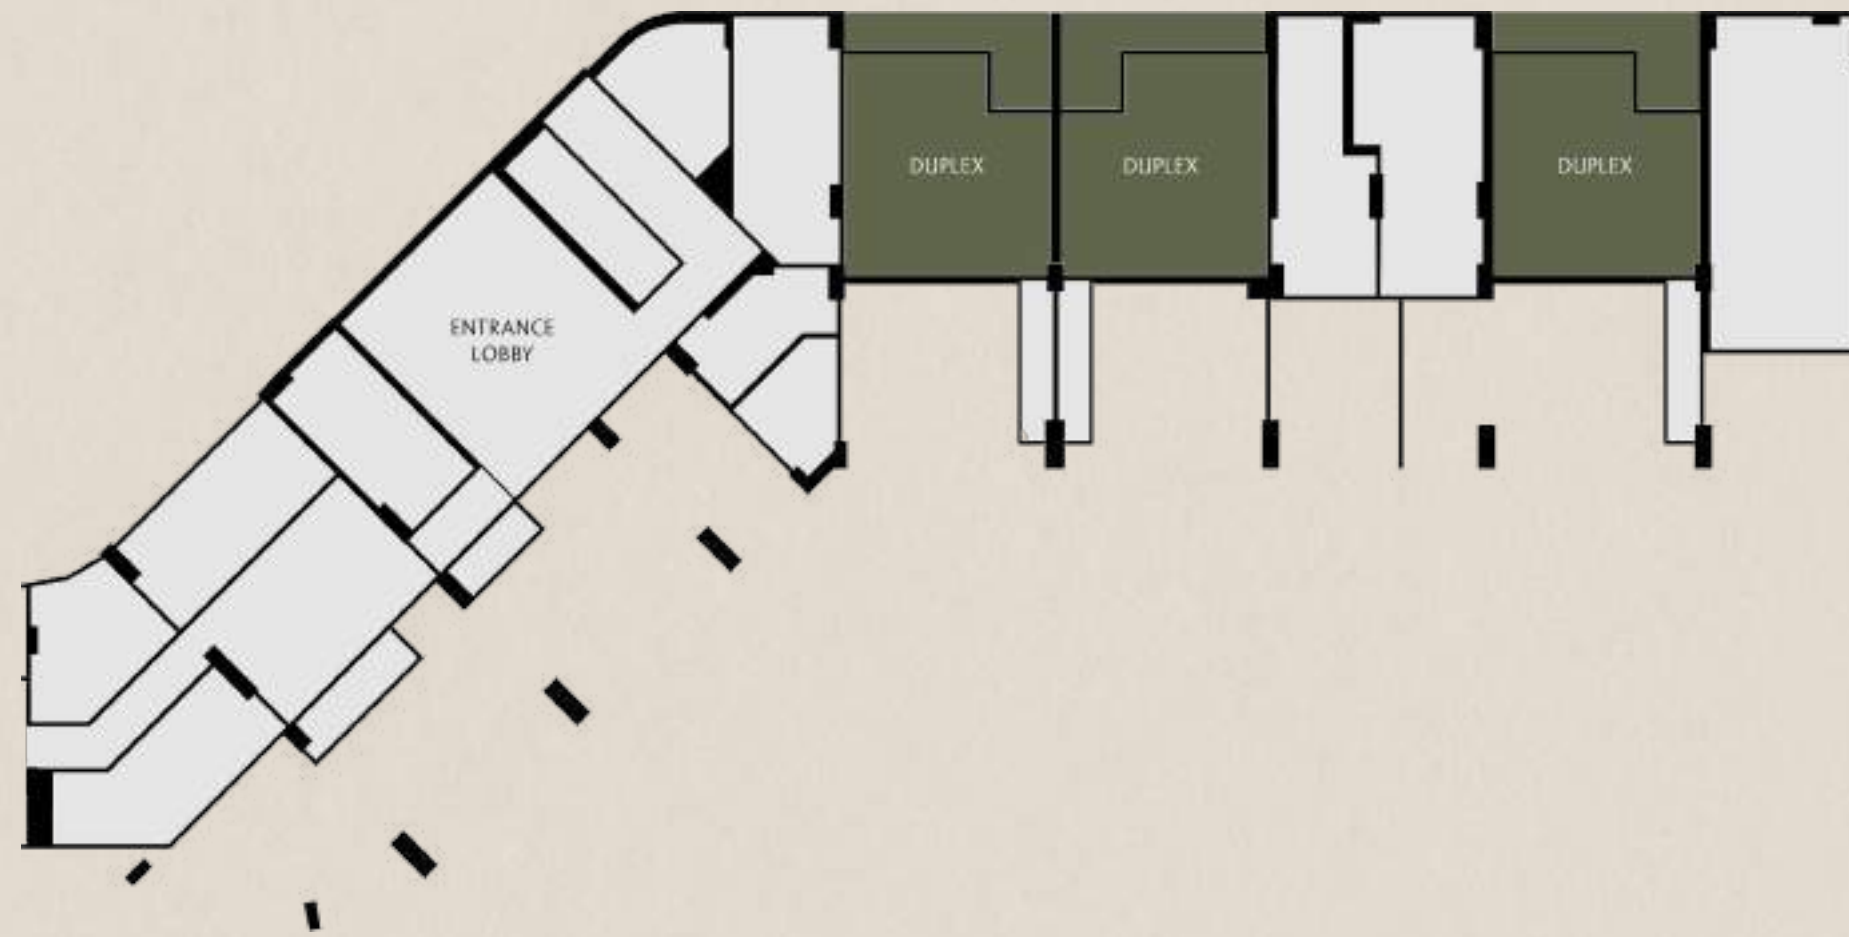

2-BED DUPLEX

GROUND FLOOR
PARK, CIVIC & BOULEVARD VIEWS
259 SQM

3-BED APARTMENT

1ST, 2ND & 3RD FLOOR
GARDEN & BOULEVARD VIEWS
221 SQM

GROUND FLOOR

1ST FLOOR

2ND FLOOR

3RD FLOOR