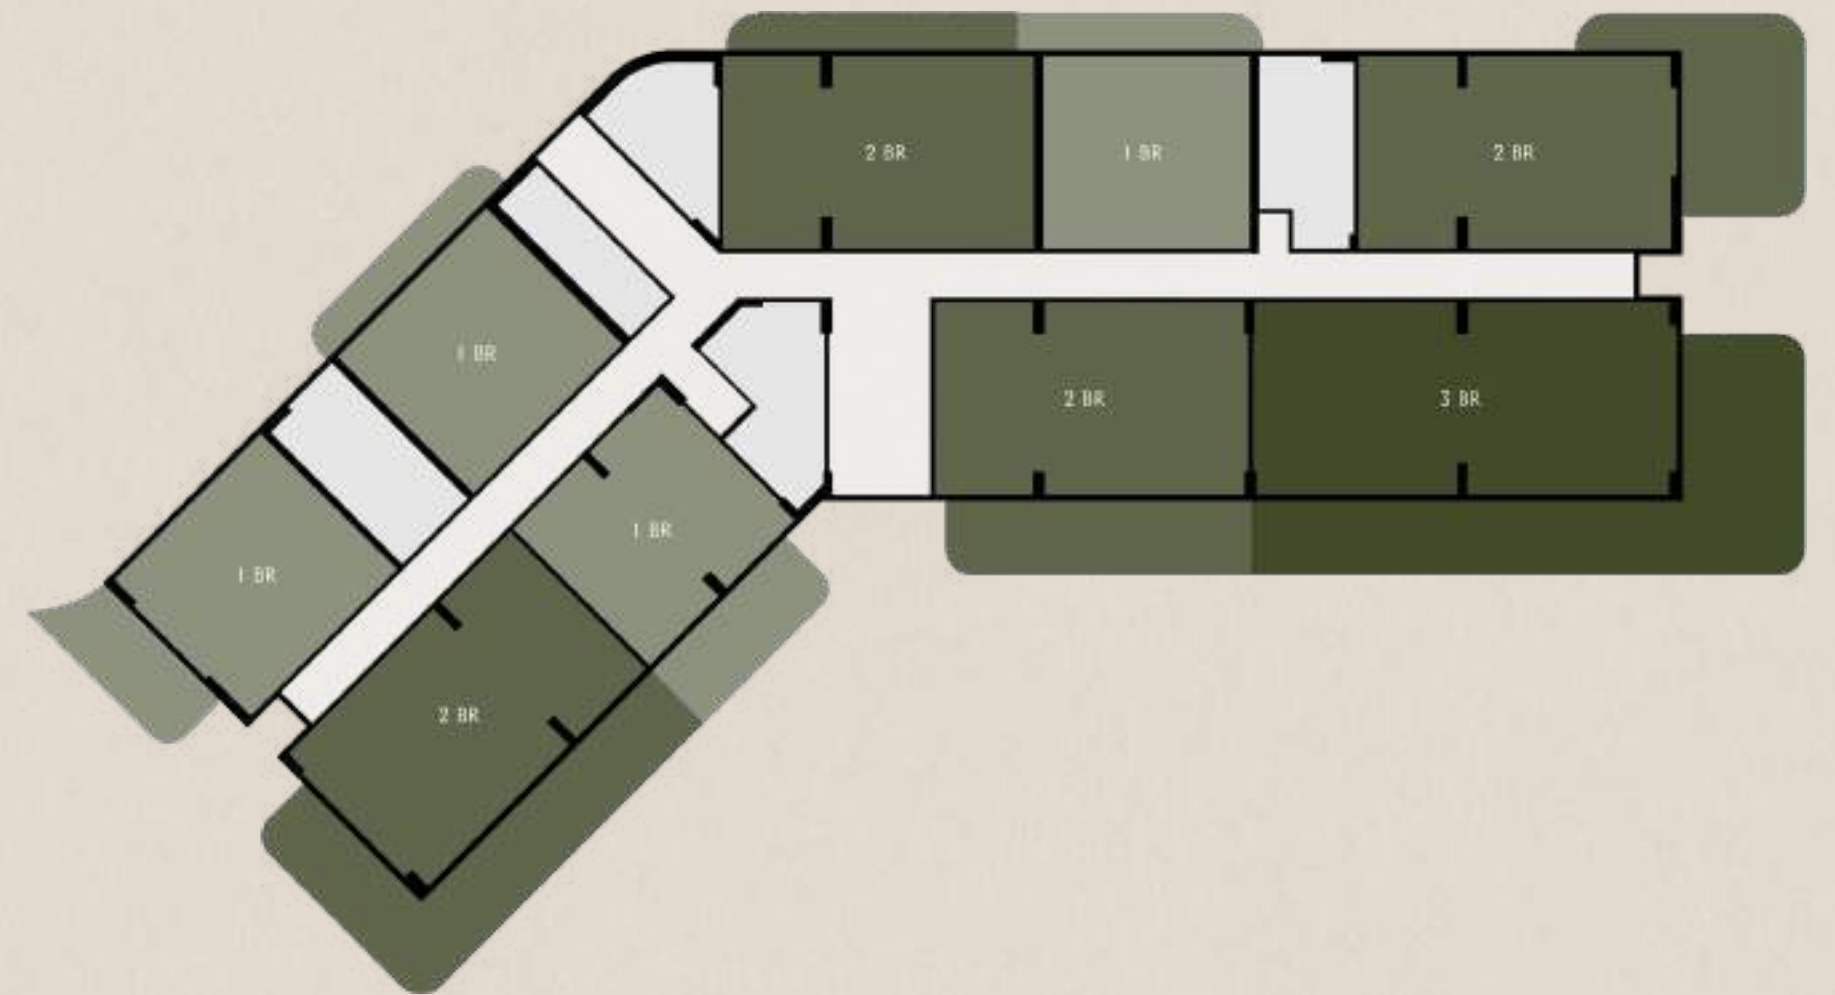

STUDIO APARTMENT

2ND & 3RD FLOOR
PARK, CIVIC & BOULEVARD VIEWS
46 SQM

1-BED APARTMENT

1ST, 2ND & 3RD FLOOR
PARK, CIVIC & BOULEVARD VIEWS
89 SQM

2-BED APARTMENT

1ST, 2ND & 3RD FLOOR
PARK, CIVIC & BOULEVARD VIEWS
172 SQM

2-BED DUPLEX

GROUND FLOOR
PARK, CIVIC & BOULEVARD VIEWS
259 SQM

3-BED APARTMENT

1ST, 2ND & 3RD FLOOR
GARDEN & BOULEVARD VIEWS
221 SQM

GROUND FLOOR

1ST FLOOR

2ND FLOOR

3RD FLOOR