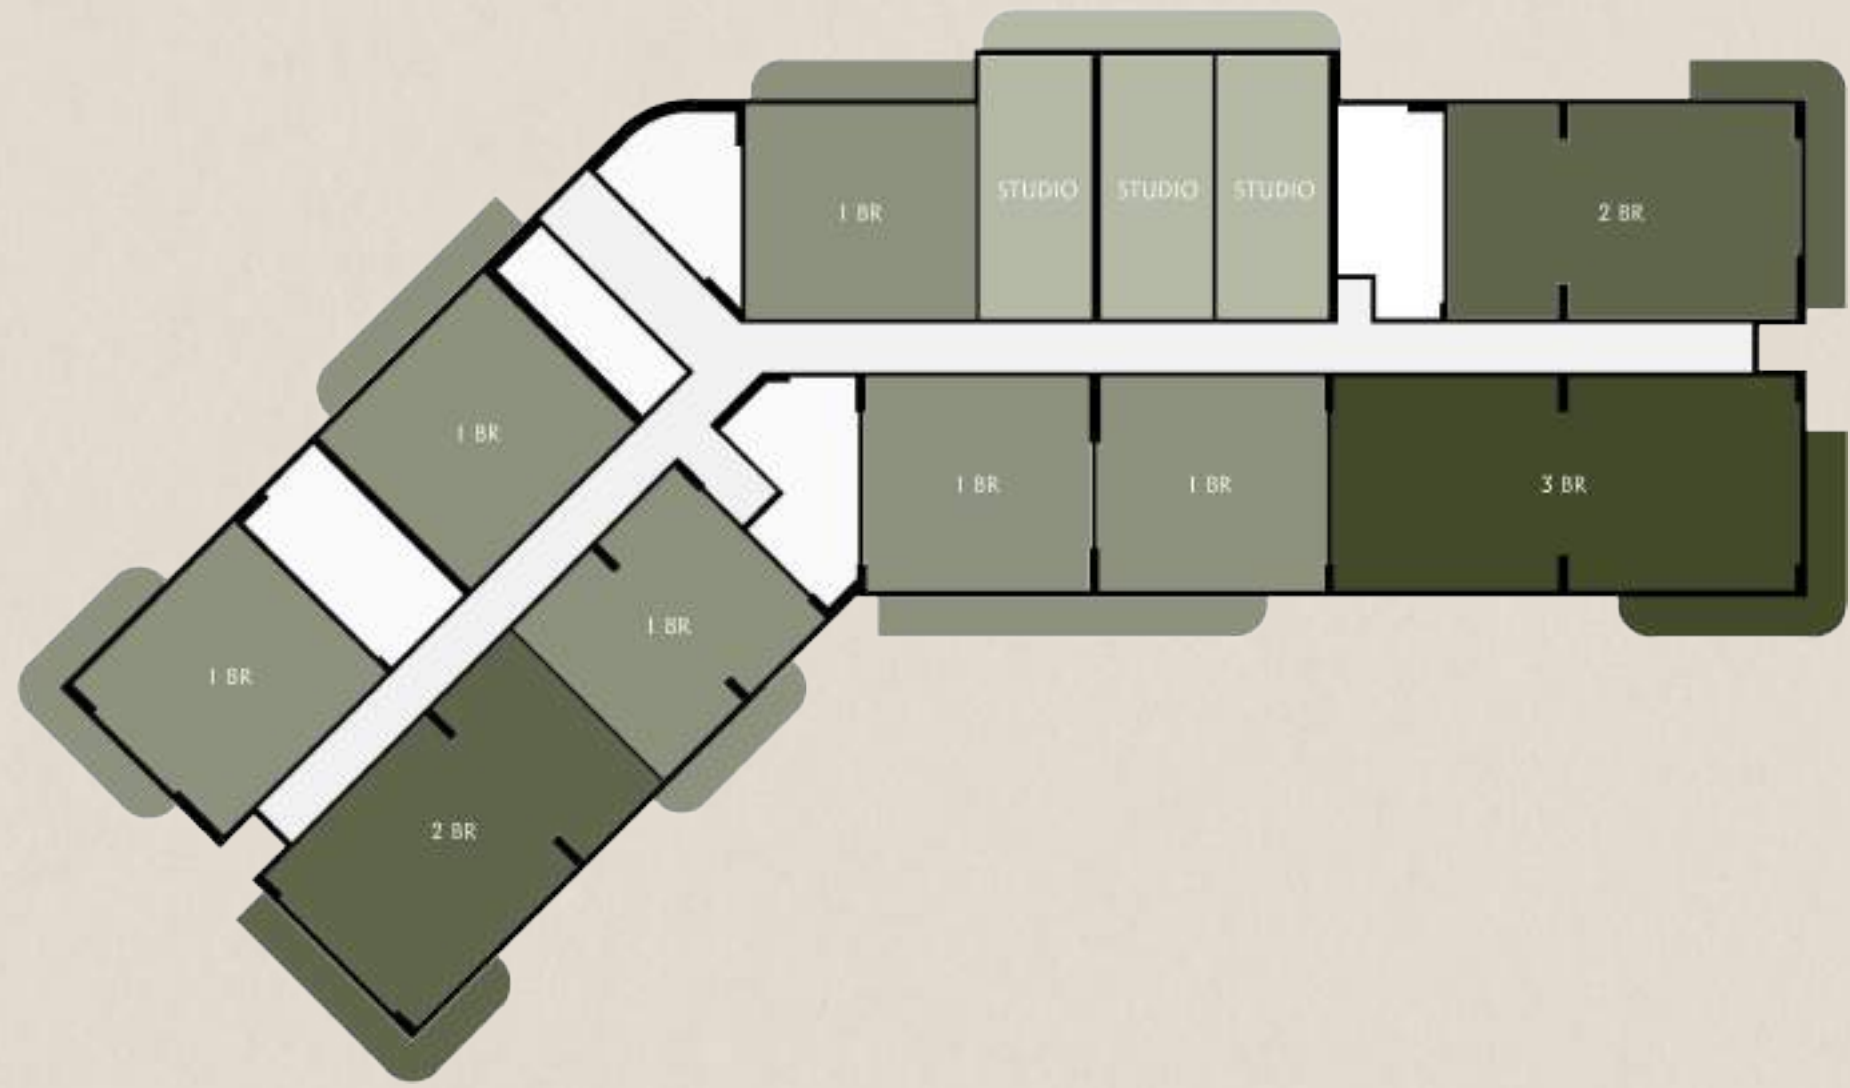

STUDIO APARTMENT

2ND & 3RD FLOOR
PARK, CIVIC & BOULEVARD VIEWS
46 SQM

1-BED APARTMENT

1ST, 2ND & 3RD FLOOR
PARK, CIVIC & BOULEVARD VIEWS
89 SQM

2-BED APARTMENT

1ST, 2ND & 3RD FLOOR
PARK, CIVIC & BOULEVARD VIEWS
172 SQM

2-BED DUPLEX

GROUND FLOOR
PARK, CIVIC & BOULEVARD VIEWS
259 SQM

3-BED APARTMENT

1ST, 2ND & 3RD FLOOR
GARDEN & BOULEVARD VIEWS
221 SQM

GROUND FLOOR

1ST FLOOR

2ND FLOOR

3RD FLOOR